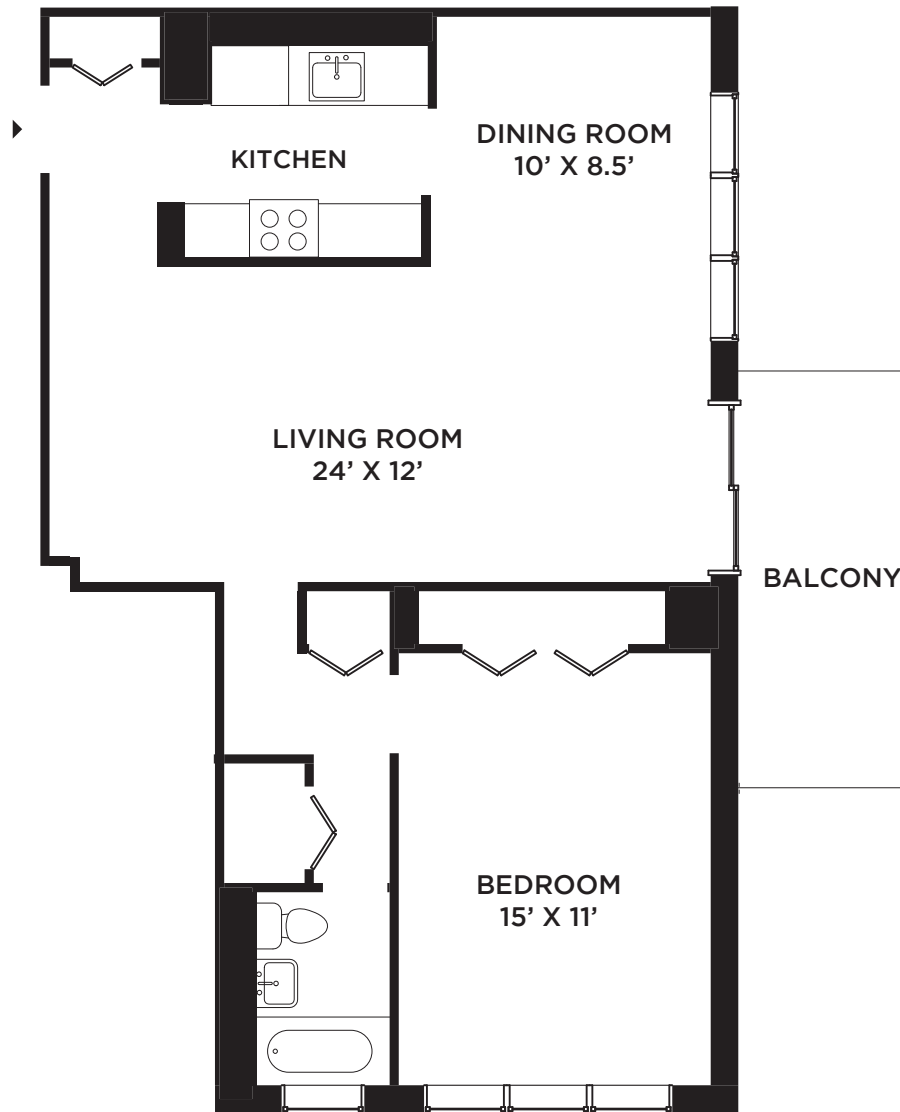

MADISON TOWERS

111 PARK STREET • NEW HAVEN, CT 06511 • 203.782.0000

XLARGE CORNER UNIT D, P

NEW HAVEN
TOWERS