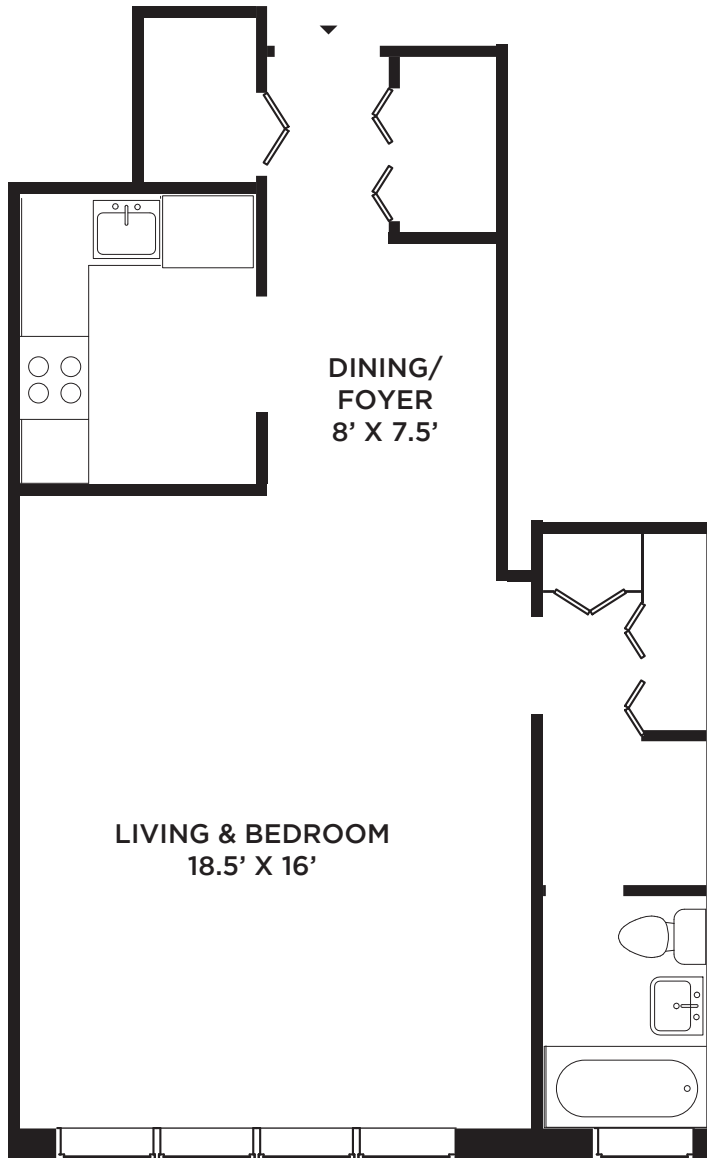

MADISON TOWERS

111 PARK STREET • NEW HAVEN, CT 06511 • 203.782.0000

STUDIO - XLARGE UNITS E, O

NEW HAVEN
TOWERS