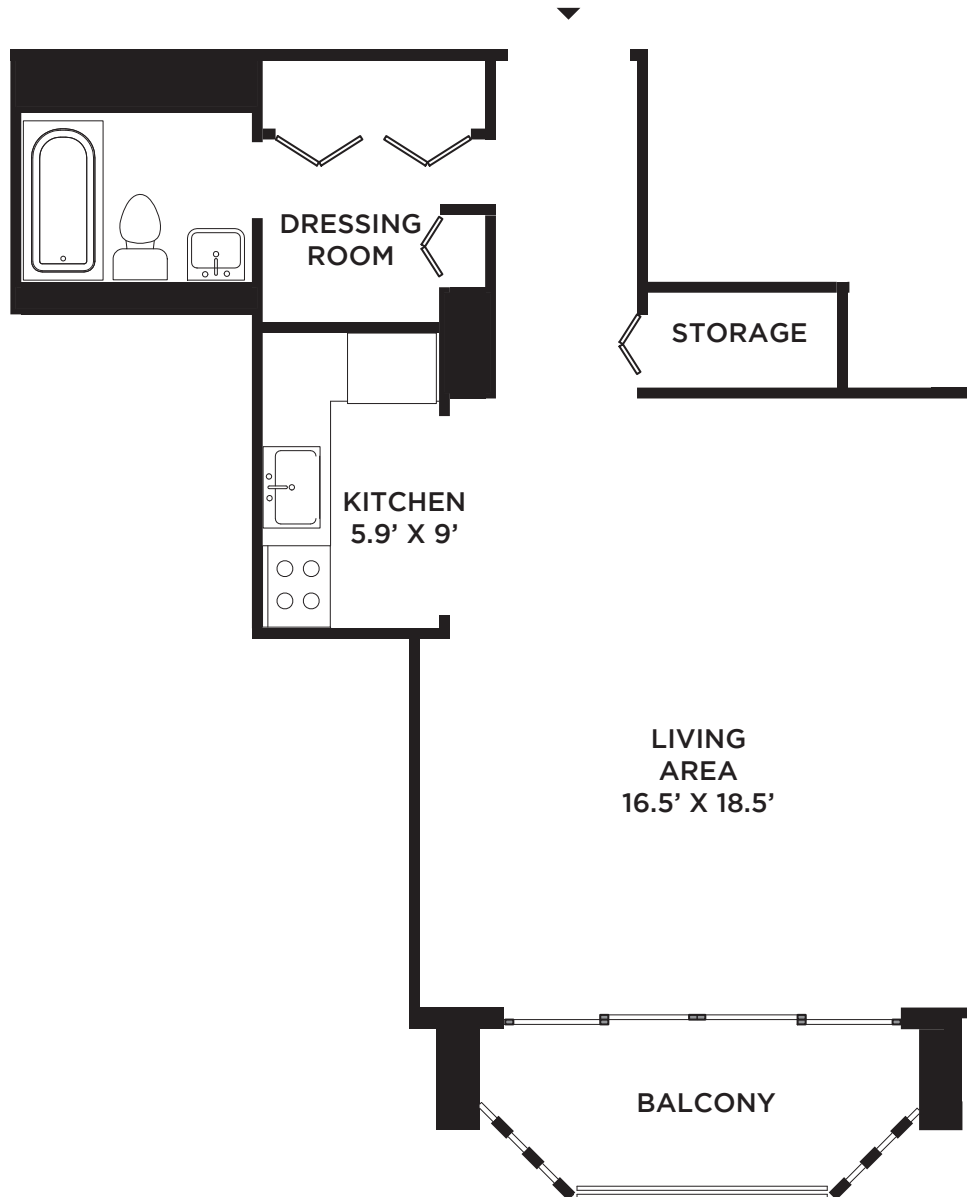

CROWN TOWERS

123 YORK STREET • NEW HAVEN, CT 06511 • 203.782.0000

STUDIO SOUTH UNIT L

NEW HAVEN
TOWERS