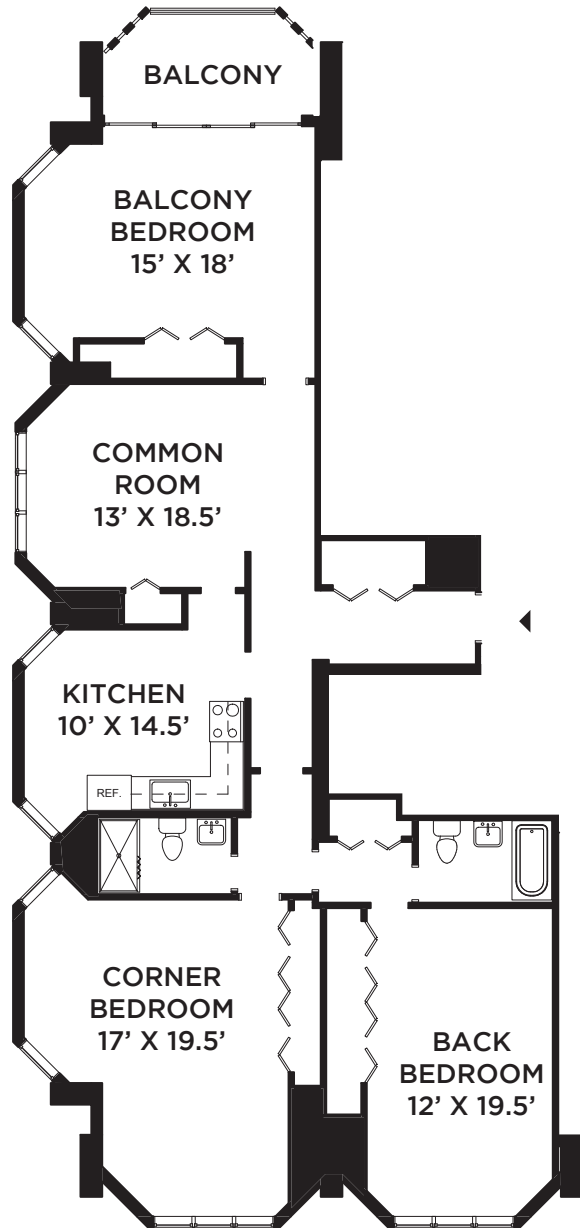

CROWN TOWERS

123 YORK STREET • NEW HAVEN, CT 06511 • 203.782.0000

3 BEDROOM 2 BATHROOM UNIT A

NEW HAVEN
TOWERS